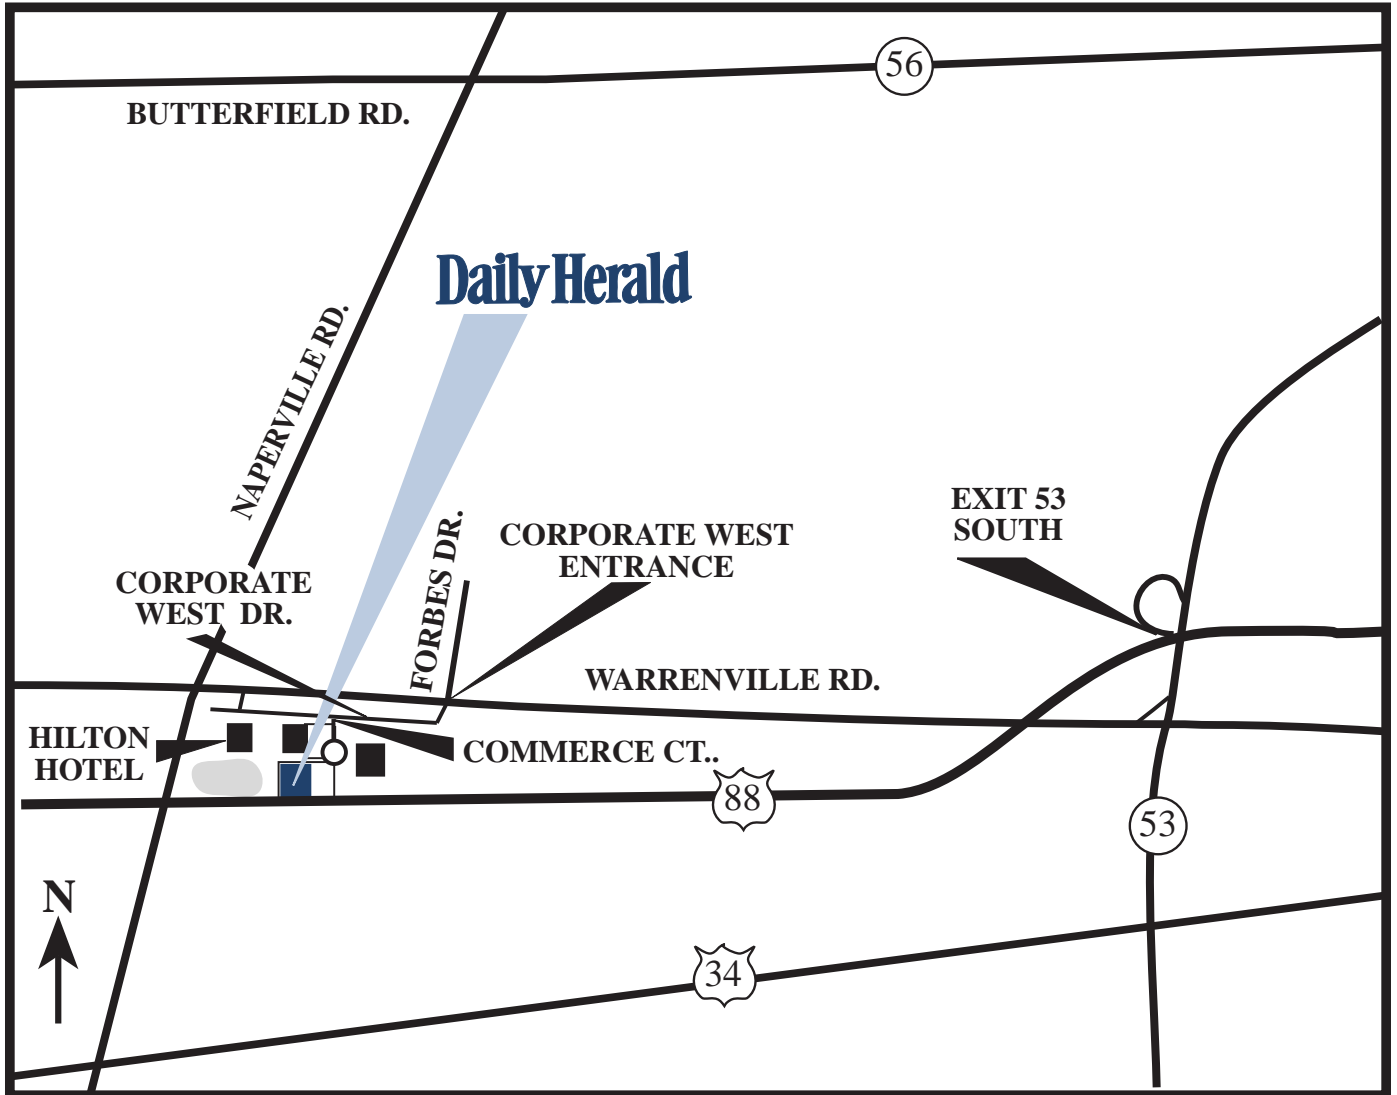

Daily Herald

L I S L E O F F I C E

4300 W. Commerce Ct. • Lisle
630-955-3500

Directions: Enter at the Hilton Hotel on Warrenville Road (just east of Naperville Road). Take a left on the road that runs in front of the hotel and then right on Commerce Court. The 4300 building is the second building on your right.