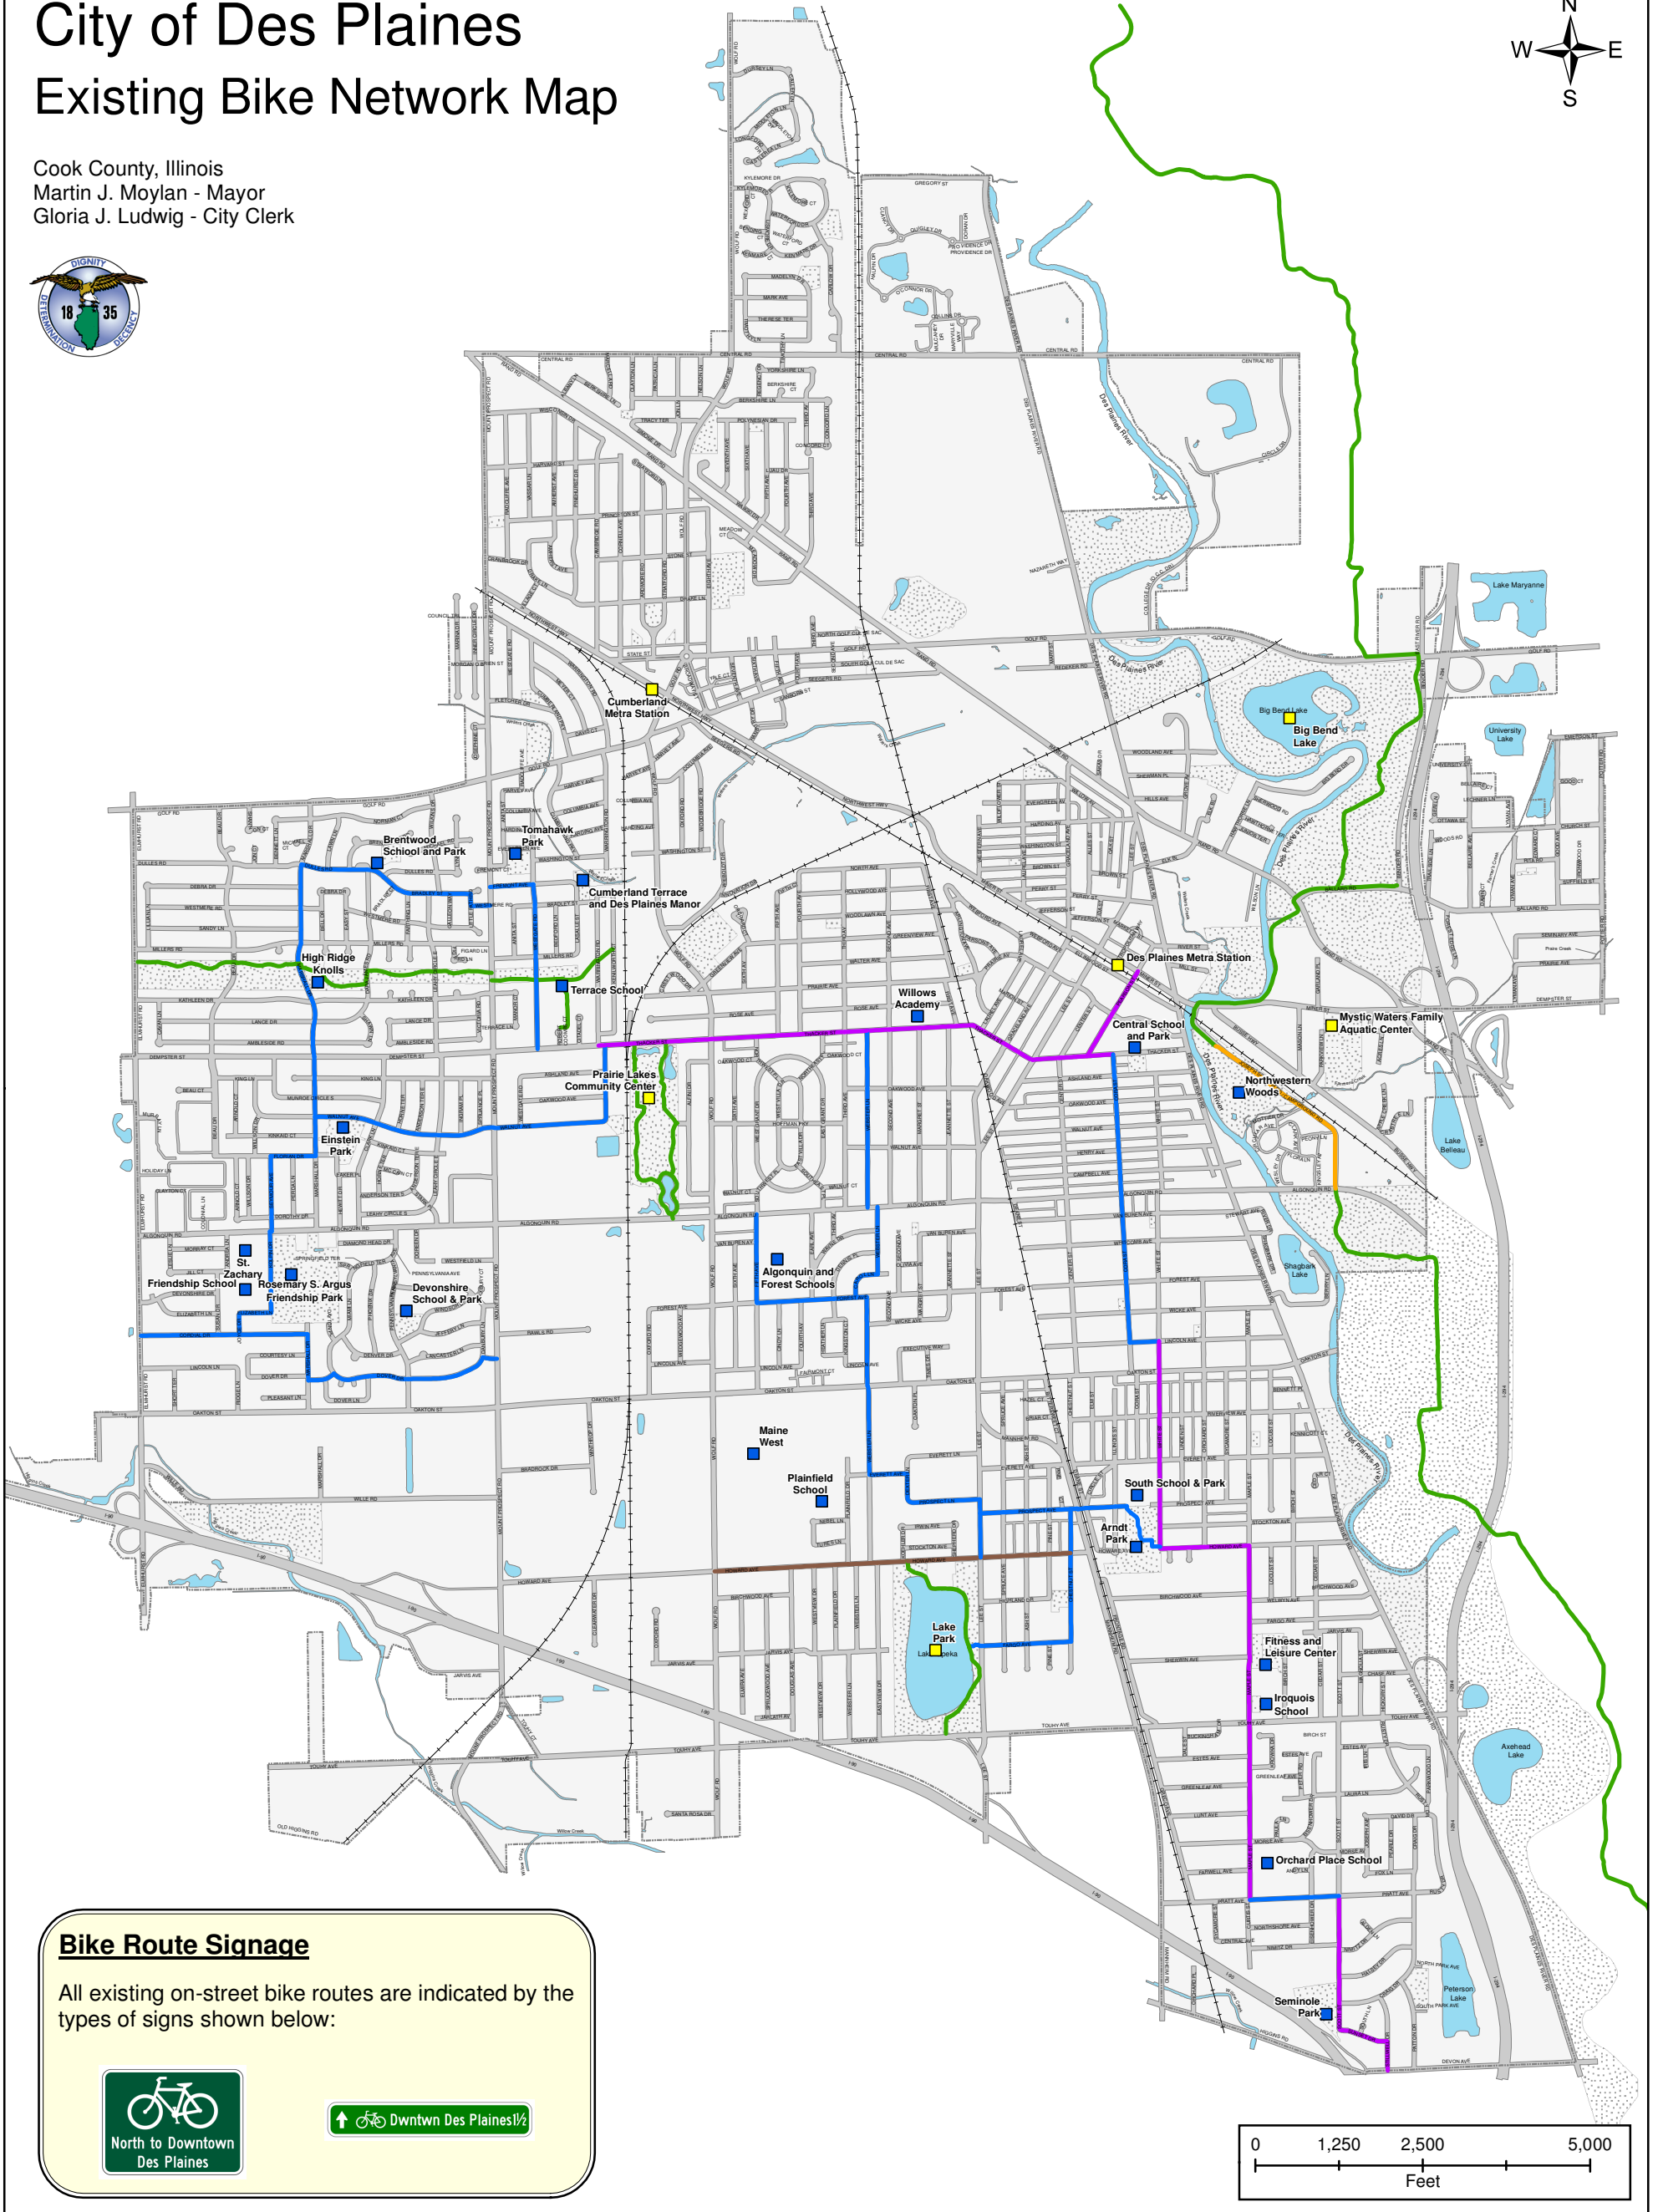

## Existing Bike Network Map

Cook County, Illinois  
 Martin J. Moylan - Mayor  
 Gloria J. Ludwig - City Clerk

### Bike Route Signage

All existing on-street bike routes are indicated by the types of signs shown below:

### Bike Route Legend

- Bike Lane
- Bike Route
- Marked Parking Lane
- Marked Share Lane
- Multi-use Path

### Points of Interest Legend

- Local Point of Interest
- Regional Point of Interest