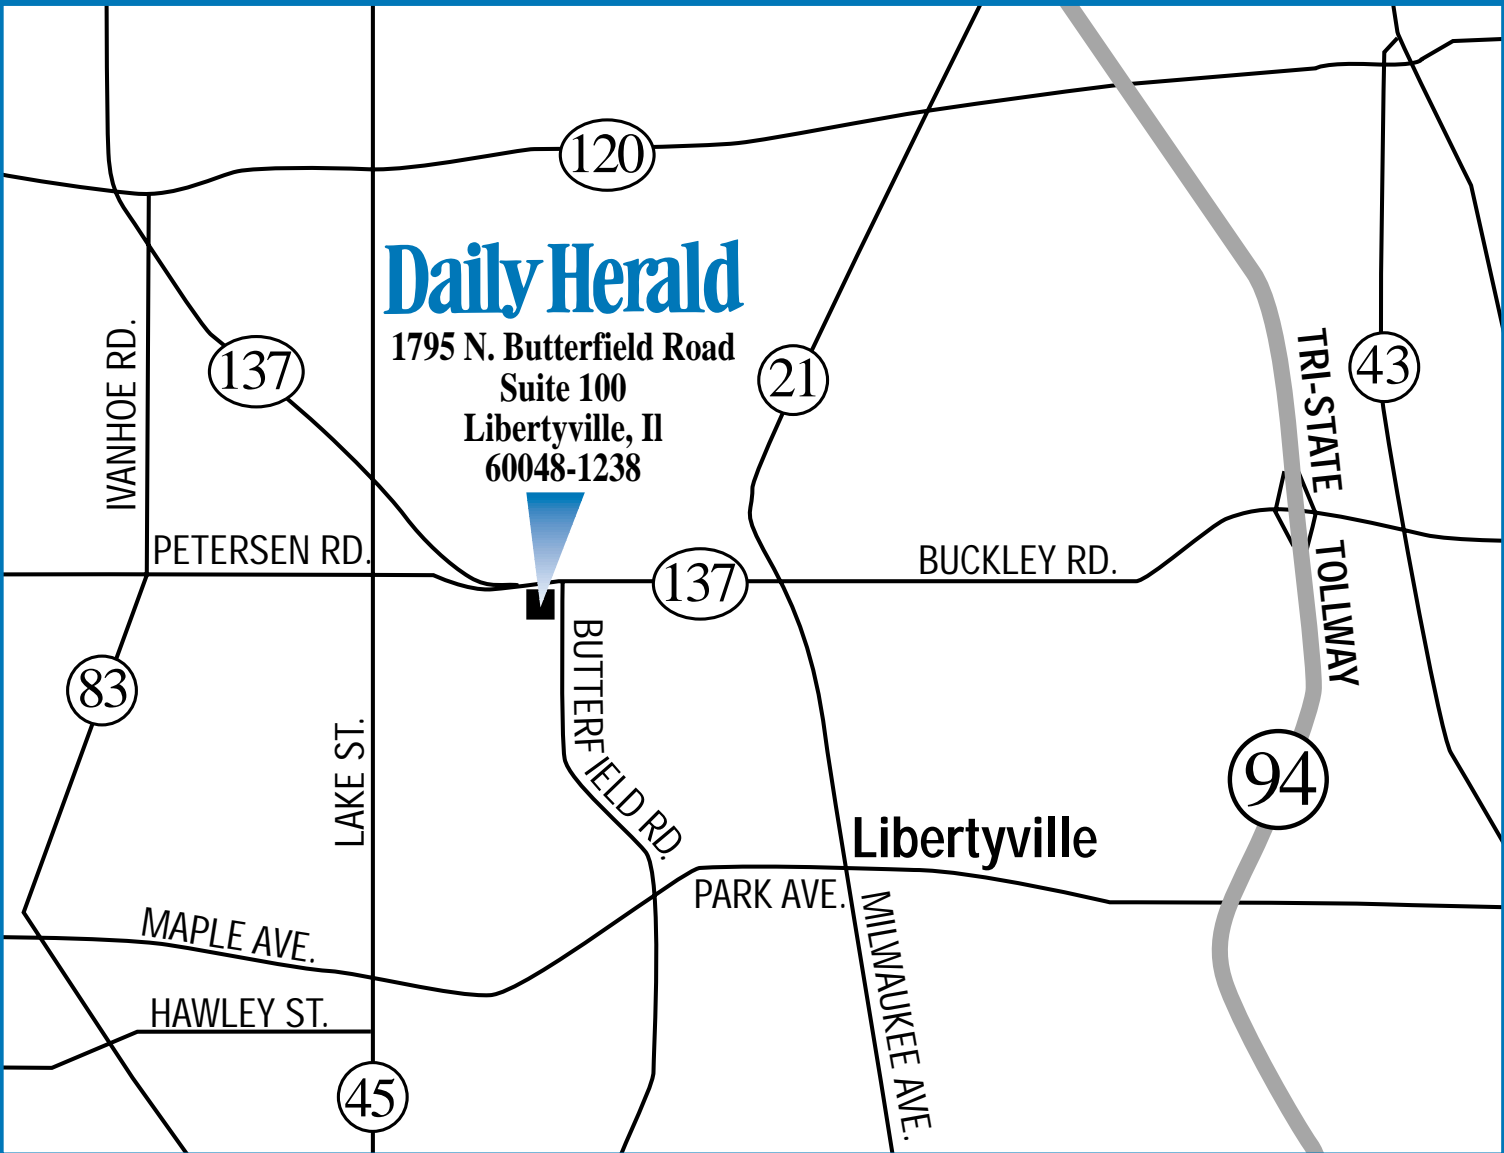

Daily Herald

1795 N. Butterfield Road
Suite 100
Libertyville, IL
60048-1238

Conveniently located in central Lake County on the Southwest corner of Rt. 137 and Butterfield Road, west of Milwaukee Avenue, east of Rt. 45, south of Rt. 120 (Belvedere), and West of the Tri-State Tollway.